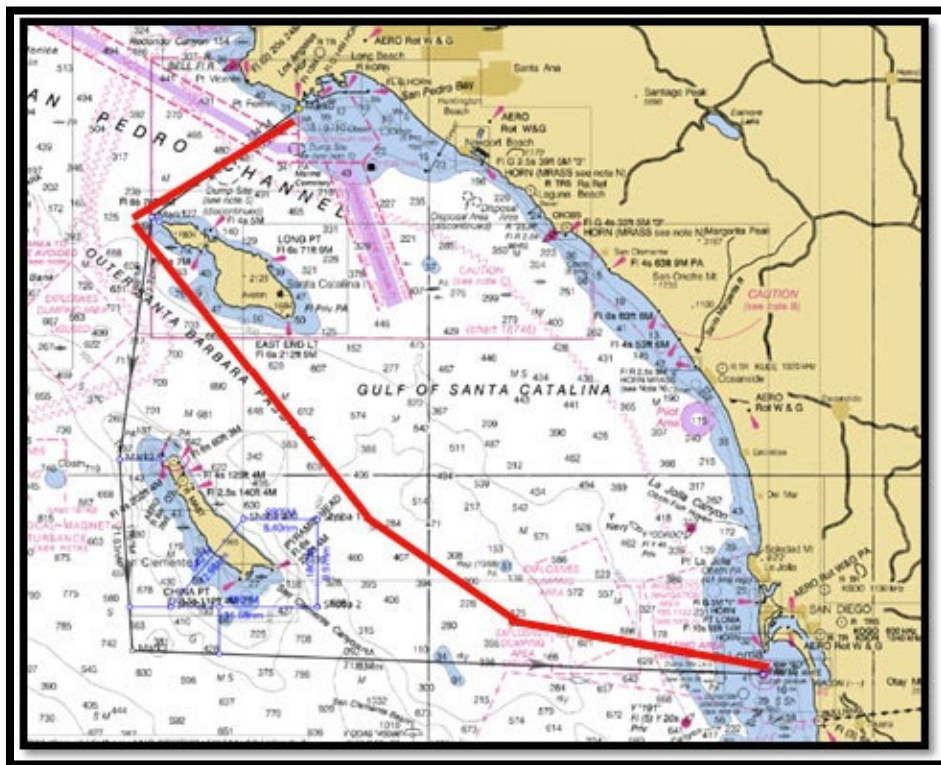

Amendment #3 to the Sailing Instructions:

SI 7.3 COURSE, is replaced with the following:

7.1.3 The approximate course length will be 107 nautical miles.

SI 12 SAN CLEMENTE is deleted. Mark 2 and Mark 3 are NOT marks of the course.

SI ADDENDUM A is modified with:

A. ADDENDUM A - ILLUSTRATION OF COURSE DETAILS

A1. Detail of Islands Course

A5 Detail of San Clemente Island is deleted. San Clemente is not a mark of the course.

Reason:

Course is being shortened. Same start, round Catalina, same finish.